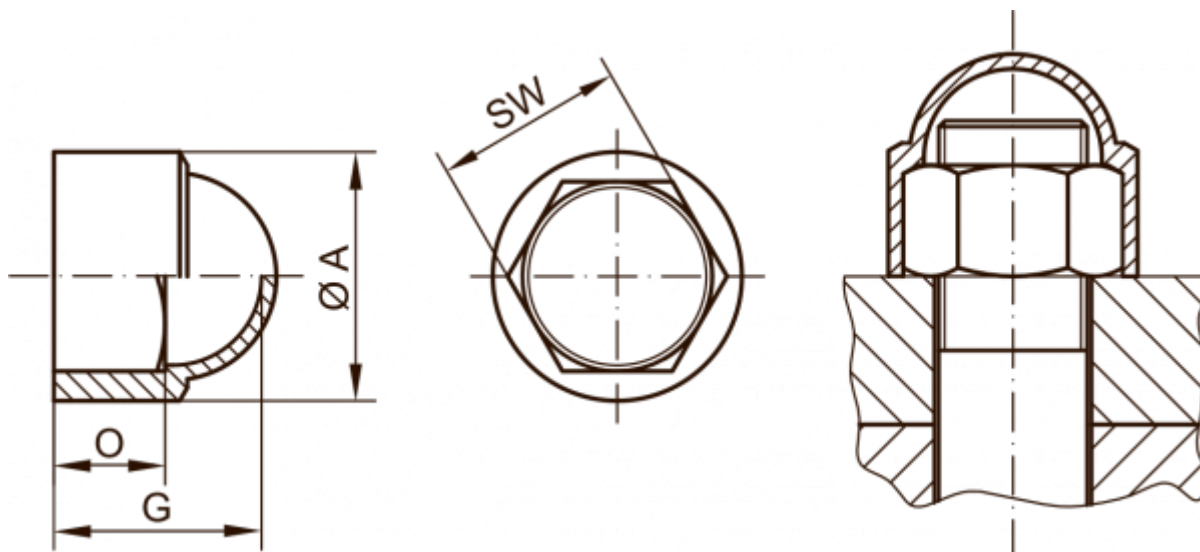

Article number: 59GPN10001079

Description: KLEE Cap for nut GPN 1000 / 1079 - NV 36

Measures

A	= 44.4
For	= M24x1,5 - M24x2 - G5/8
G	= 38
O	= 20
SW (Spanner width)	= 36